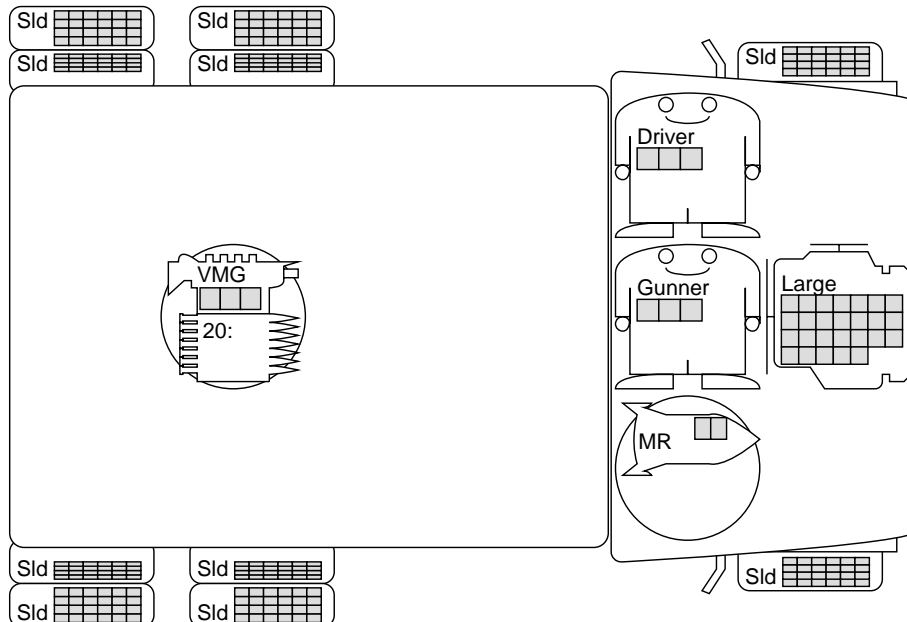

Cabover, Standard chassis, Large power plant, 10 Solid tires, Driver w/SWC, Gunner w/HRTC, Medium Rocket on Rocket Platform, Identify Friend or Foe, Long-Distance Radio, Anti-Theft System, RP Fireproof Plastic Armor: F15, L15, R15, B2, T15, U15, Acceleration 2.5, Top Speed 160, HC 1, 9628 lbs., \$61330. Max carrier weight 5372 lbs.

Walkaround: Cabover, 10 tires, Electric Power Plant, Driver, Gunner, Rocket Platform Top with Rocket
15' Reefer, Turret Top with Small Bore Projectile Weapon

15' Reefer, Vulcan Machine Gun in Turret, Plastic Armor: F10, L10, R10, B10, T10, U10, Cargo: [23 spaces], 3040 lbs., \$11800. Overall Cargo 0 spaces and 32 lbs.